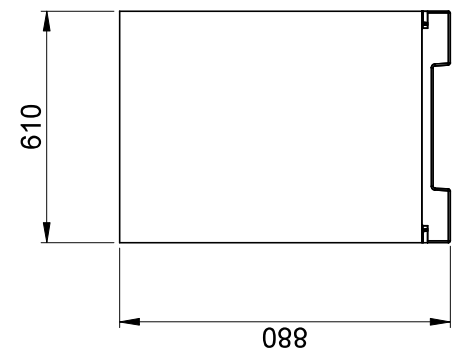

Revision Description:	Preparation / Dimension / dimension marked with:	Project Component:
	XXX	No. (CC)
Title:	Drawn by / Date:	7 / 14-4-2020
Dimensions COMPACT R/F/ 200	Sheet size / Scale:	A3 /
Gram Scientific Aps, Type Gram 1 (Vg 1) Aps Gram 1 (Vg 1) 650 Volts	Last Modified By:	XJLU / 08-02-2014
Gram Scientific Aps	CC Approver By:	/
Tolerances according to ISO 2768m; ISO 286-2 if nothing else is specified.	Part No.:	765042396
All rights to this drawing belong to Gram Scientific. If law of Copyrights. This drawing should not without our written permission be copied, presented or passed over to a third person. Misuse will lead to prosecution.	Rev. No.:	001
	Sheet No.:	1/1