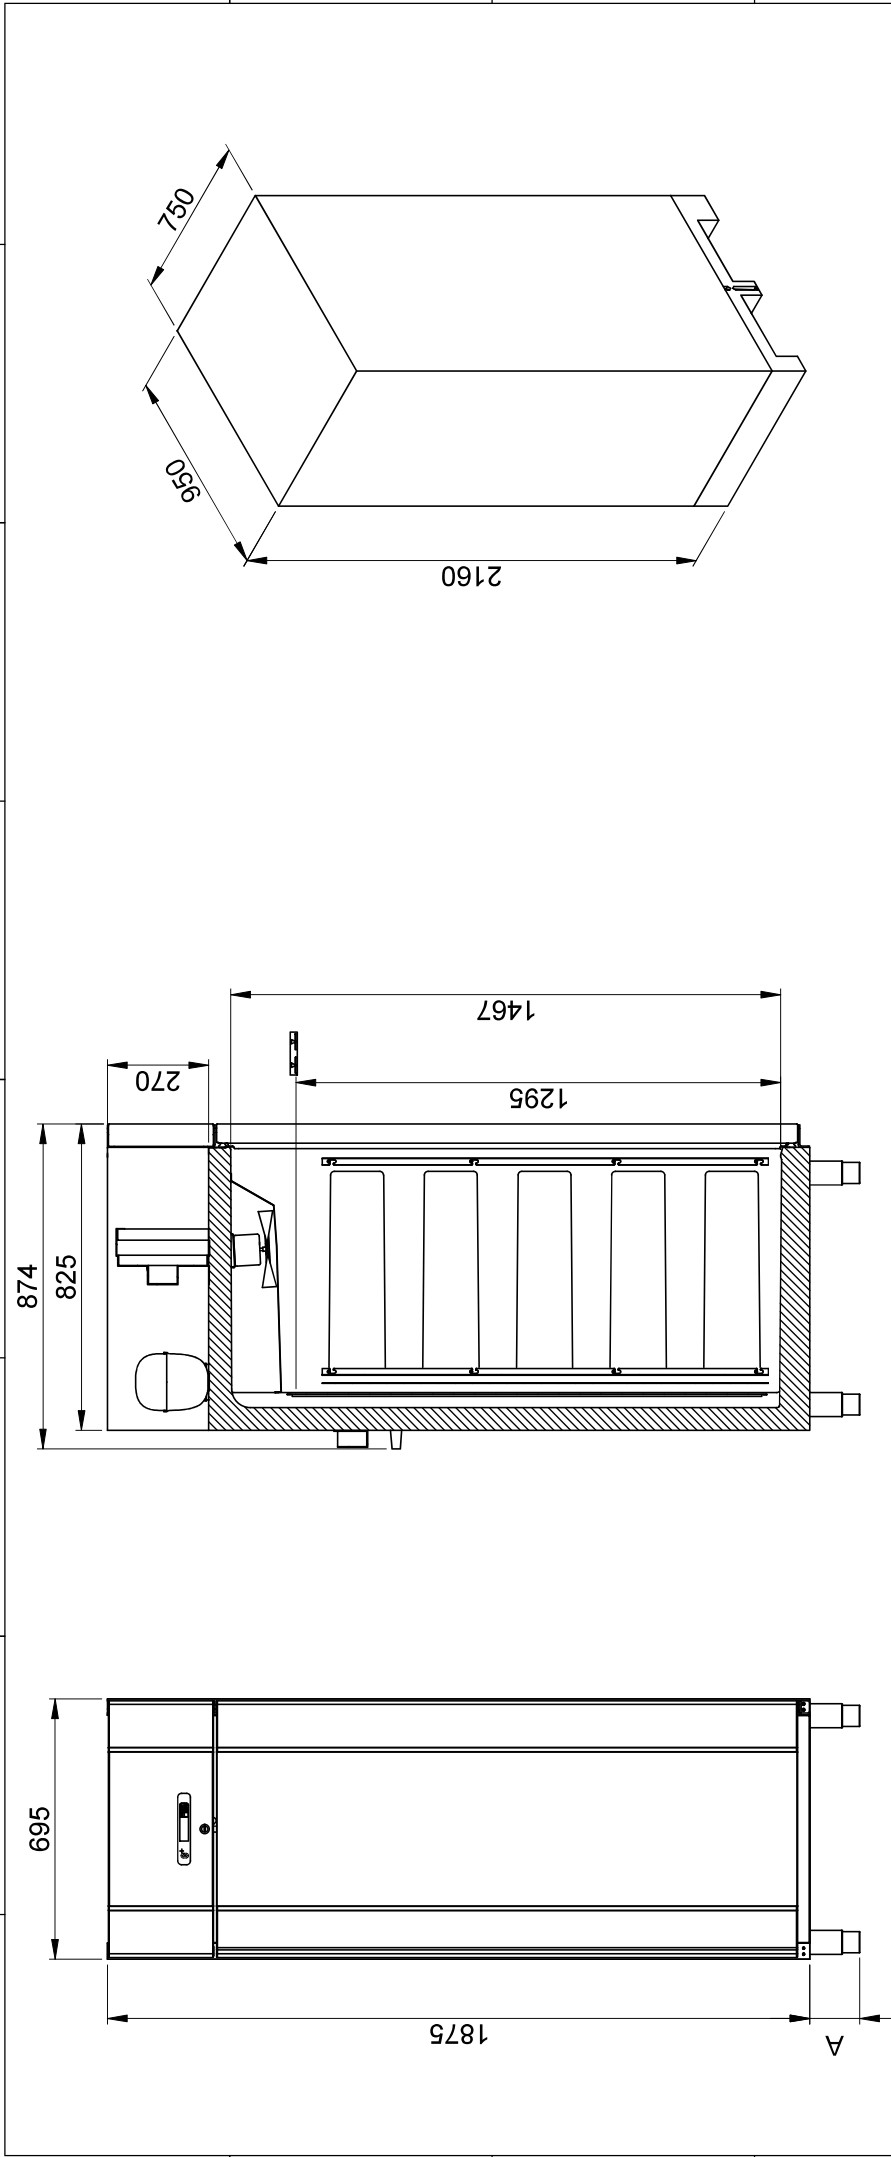

Revision Description:		Project / Project description marked with: CX33		Sheet Components: ING (CC)	
Title: Dimensions COMPACT R/C/F 600		Drawing / Issue: JMB / 23.03.2021		Sheet size / Scale: A3 /	
Gram Scientific Aps Aps (Gram 10g)		Last Modified By: DDU		Date Modified: 06.03.2021	
765042500		CC Approved By:		Rev. No.: 000	
765042500		Rev. No.: 1/1		Sheet No.: 1/1