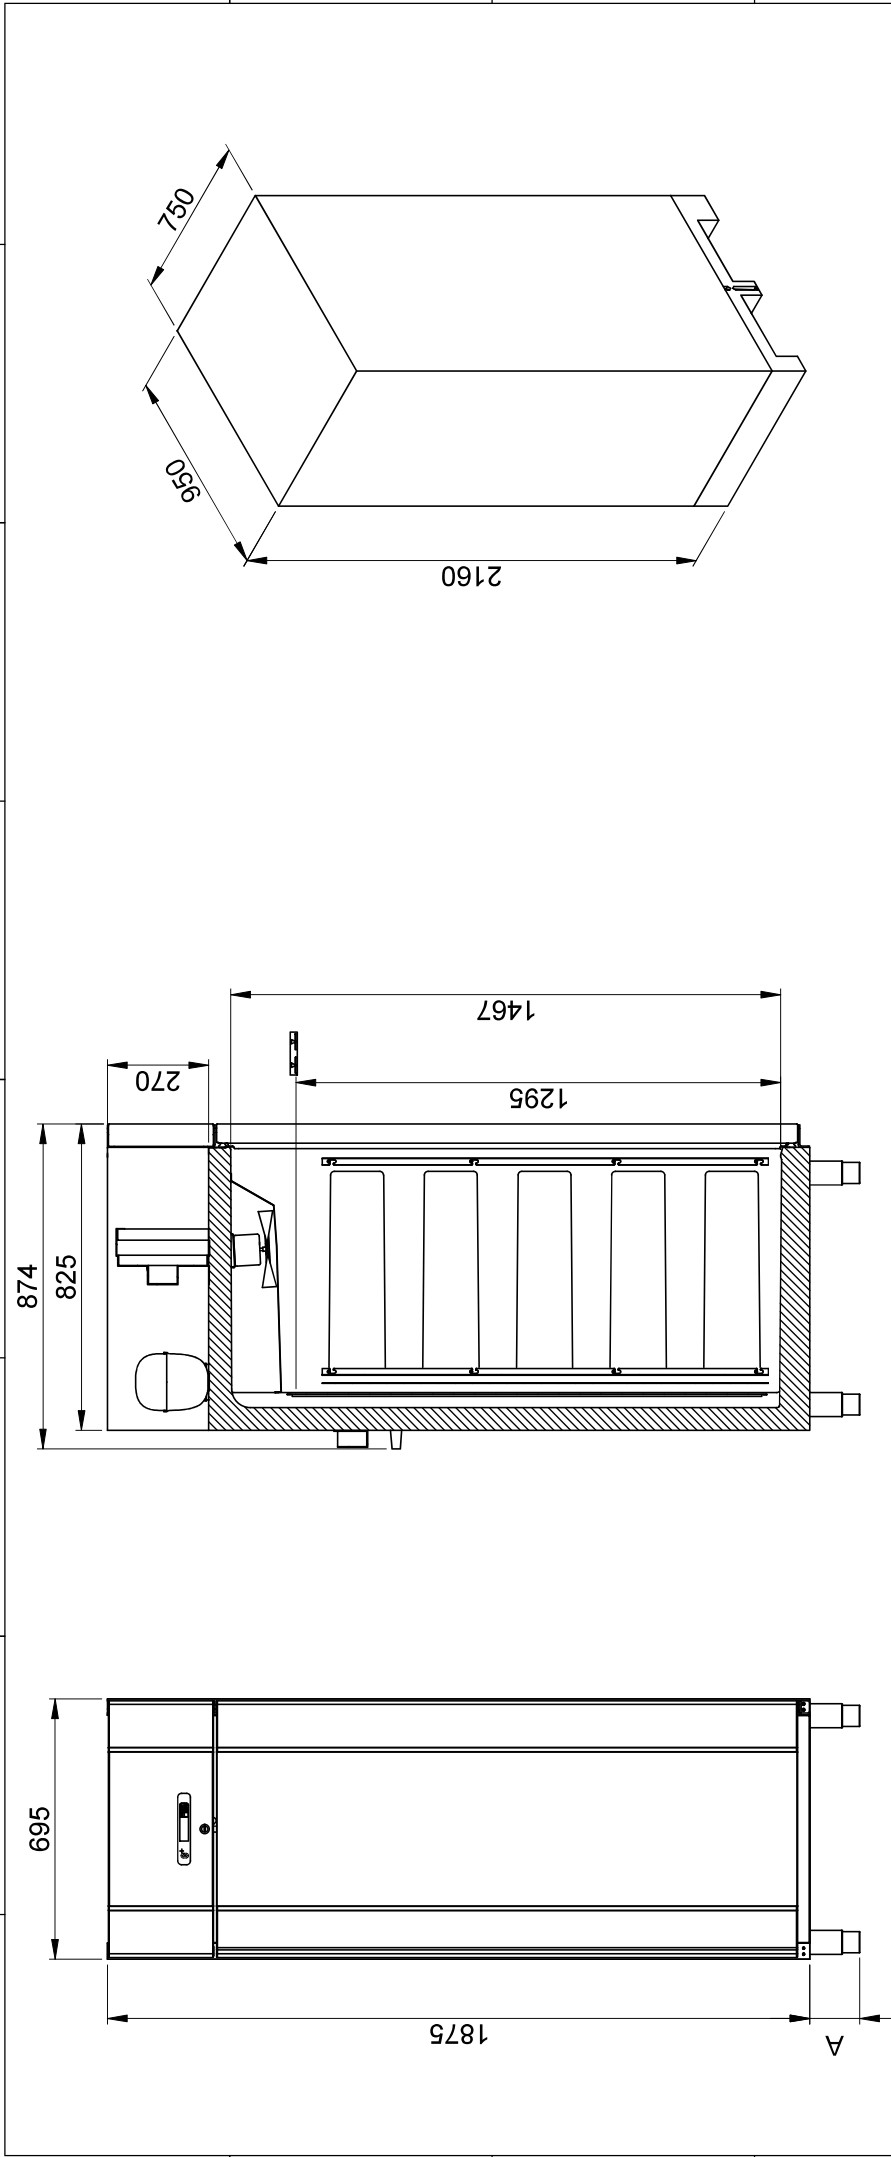

Revision Description:		Project / Project description marked with: CX33		Sheet Components: ING (CC)	
Title: Dimensions COMPACT R/C/F 600		Drawing / /		Date: 23.03.2021	
Drawing by / /		Drawing / /		Drawing / /	
Sheet size / /		Drawing / /		Drawing / /	
Last Modified By: DDU		Drawing / /		Drawing / /	
CC Approved By: DDU		Drawing / /		Drawing / /	
Part No.: 765042500		Drawing / /		Drawing / /	
Part No.: 000		Drawing / /		Drawing / /	
Part No.: 1/1		Drawing / /		Drawing / /	