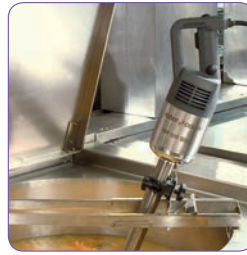

MP 450 Ultra

F OPTIONAL ATTACHMENTS

- 3 adjustable stainless-steel pan supports:
  - Ref. 27363 – for pans with a diameter of 330 650 mm
  - Ref. 27364 – for pans with a diameter of 500 1000 mm
  - Ref. 27365 – for pans with a diameter of 850 1300 mm
- 1 universal pan support:
  - Ref. 27354 – screws onto pan rim