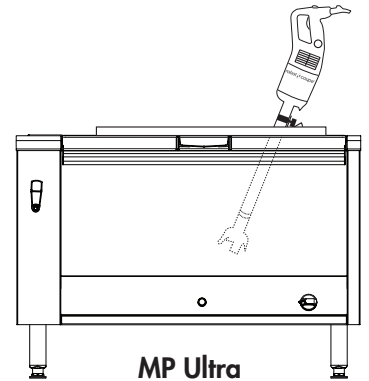

MP Ultra

A

SALES DESCRIPTION

Ideal for blending soups and puréeing fruit and vegetables. Special institutional catering model intended for intensive use

B

TECHNICAL DESCRIPTION

MP 450 Ultra stick blender. Single phase. Power: 500 W. Speed: 9,500 rpm. 100% stainless-steel blades, bell and tube (total length: 450 mm). "Easy Plug" system featuring detachable power cord

C

TECHNICAL DATA

Output power	500 W	
Electrical datas	Single phase - Plug supplied	
Speed	9,500 rpm	
Rate of recyclability	95%	
Net weight	4.9 kg	
	Supply	Amperage
	220-240/50-60/1	2.3 Amp
	240V/50/1 UK plug	2.3 Amp
	120V/60/1	4.5 Amp
		Reference
		34810
		34811
		34815

E

CHARACTERISTICS AND BENEFITS

MOTOR UNIT

- Power 500 W
- Stainless-steel motor unit with air vents in the top section only to ensure watertightness
- Lug on motor housing serves as a rest and pivot on the pan rim for greater user comfort
- Speed 9,500 rpm
- Self-regulating speed system
- New patented "Easy Plug" system making it easier to replace the power cord during after-sales servicing
- Cord winding system for tidy storage and optimum lifespan

TUBE AND BELL

- 100% stainless-steel blades, bell and tube (total length: 450 mm).
- Foot with detachable bell and blades (patented system exclusive to Robot-Coupe)
- Watertight bell design for optimum lifespan

STANDARD ATTACHMENTS

- Wall-mounted stick blender holder
- Tool for fixing and detaching the blades

STANDARDS

EN 12100-1 & 2-2004, EN 60204-1-2006, EN 12853, EN 60529-2000 : IP55 & IP34