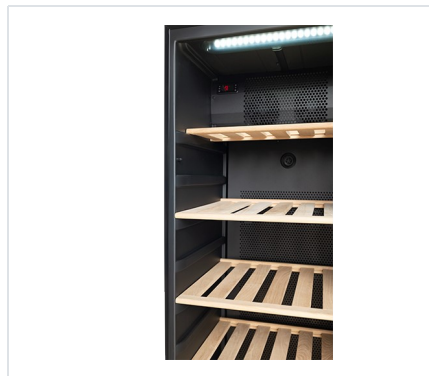

WFG 185 | Gallery