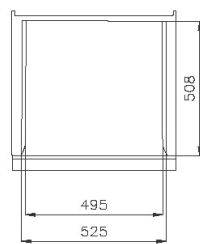

## WFG 185 |

Capacity	Value
Capacity Wine bottles	197 no.
No. of shelves	6 no.
Shelf load	85 kg.
Shelf dimension	523 x 440, 523 x 360, 523 x 230 mm
Shelf material	Wood - Oak

## WFG 185 |

Dimension	Value
Dimension	1850 x 595 x 610 mm
Volume	414 L Gross/net
Weight	84,6 / 83 kg Gross/net

## WFG 185 |

Packaging	Value
Carton weight	0 kg
Eps weight	1,2 kg
Wood weight	0 kg
Plastic weight	0,4 kg

**WFG 185**  
WINE CABINET

All measurements in mm

Height, mm	1850
Width, mm	595
Depth, mm	610
Incl. open door, mm	1185