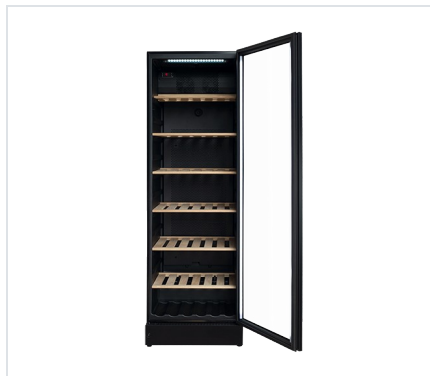

WFG 185 | Gallery