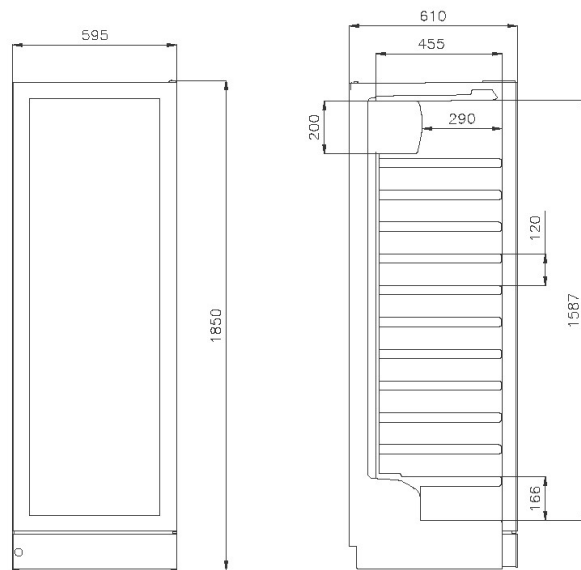

## WFG 185 |

Capacity	Value
Capacity Wine bottles	197 no.
No. of shelves	6 no.
Shelf load	85 kg.
Shelf dimension	523 x 440, 523 x 360, 523 x 230 mm
Shelf material	Wood - Oak

## WFG 185 |

Dimension	Value
Dimension	1850 x 595 x 610 mm
Volume	414 L Gross/net
Weight	84,6 / 83 kg Gross/net

## WFG 185 |

Packaging	Value
Carton weight	0 kg
Eps weight	1,2 kg
Wood weight	0 kg
Plastic weight	0,4 kg

**WFG 185**  
WINE CABINET

All measurements in mm

Height, mm	1850
Width, mm	595
Depth, mm	610
Incl. open door, mm	1185